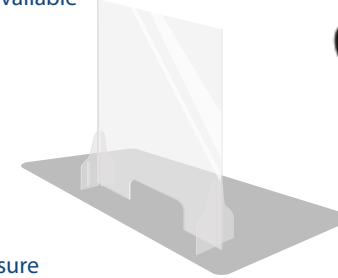

Starter Kit - Large

\$417.50

This Kit includes:

- 4 Door Decals
- 4 Line Marking Floor Decals
- 20 Standing Markers Decals
- 6 Wall Posters

Protective Shield (3’x 3’)

- Side panel or feet options
- Easy to clean acrylic surface
- Quick and easy assembly
- Custom sizes available