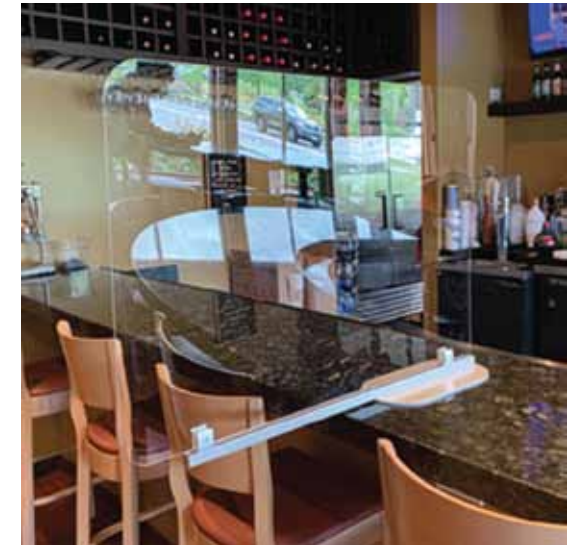

Counter Partitions

- Provides separation between guest seats
- Commercial aluminum construction frame
- Clear acrylic panels
- Optional solid colour or printed panels
- Removable for easy storage
- Custom sizes available upon request