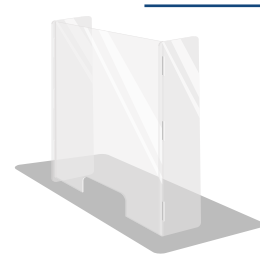

Standing Markers - Removable Floor Decals (17”x 17”)

• Used to establish safe space for guests in line or throughout space

Wall Poster (17”W x 11”H)

• Can be placed on interior walls, bathrooms, hallways and other common areas

Elevator & Wall Signage (15”W x 7”H)

• Communicate capacity rules and other restrictions to guests

Door graphics - Removable Glass Decals (15”W x 7”H)

• Applied to business entrance

Starter Kit - Small

\$106.50

This Kit includes:

- 1 Door Decal
- 2 Line Marking Floor Decals
- 4 Standing Markers Decals
- 2 Wall Posters

Starter Kit - Medium

\$219.50

This Kit includes:

- 2 Door Decals
- 2 Line Marking Floor Decals
- 10 Standing Markers Decals
- 4 Wall Posters

Starter Kit - Large

\$417.50

This Kit includes:

- 4 Door Decals
- 4 Line Marking Floor Decals
- 20 Standing Markers Decals
- 6 Wall Posters

Protective Shield (3’x 3’)

- Side panel or feet options
- Easy to clean acrylic surface
- Quick and easy assembly
- Custom sizes available